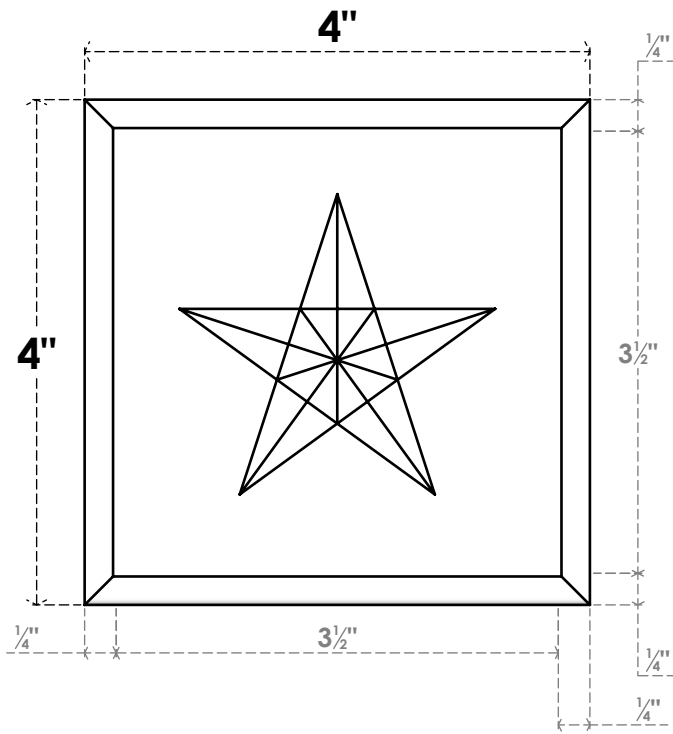

ROSP040X040X100SDG08

4"W X 4"H X 1"P STANDARD SEDGWICK STAR ROSETTE WITH ROUNDED EDGE, ARCHITECTURAL GRADE PVC

FRONT

SIDE

EKENA MILLWORK
2300 WEST MAIN ST.
CLARKSVILLE, TX 75426
TOLL FREE: 866-607-0453
WWW.EKENAMILLWORK.COM