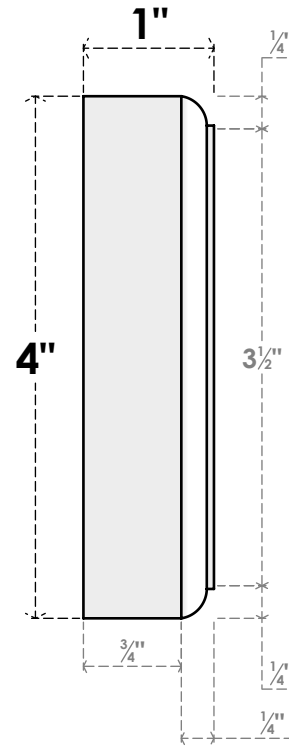

ROSP040X040X100SDG08

4"W X 4"H X 1"P STANDARD SEDGWICK STAR ROSETTE WITH ROUNDED EDGE, ARCHITECTURAL GRADE PVC

FRONT

SIDE

EKENA MILLWORK
2300 WEST MAIN ST.
CLARKSVILLE, TX 75426
TOLL FREE: 866-607-0453
WWW.EKENAMILLWORK.COM

NOTES

1. INSTALLATION TO BE COMPLETED IN ACCORDANCE WITH MANUFACTURER'S SPECIFICATIONS.
2. DRAWING MAY NOT BE TO SCALE
3. THIS DRAWING IS INTENDED FOR DESIGN AND PLANNING PURPOSES ONLY.
4. ALL INFORMATION CONTAINED HEREIN WAS CURRENT AT THE TIME OF DEVELOPMENT BUT MUST BE REVIEWED AND APPROVED BY THE PRODUCT MANUFACTURER TO BE CONSIDERED ACCURATE.
5. ARCHITECTURAL GRADE PVC PRODUCTS ARE MADE FROM EXPANDED CELLULAR PVC AND COME NATURALLY WHITE BUT MAY BE PAINTED